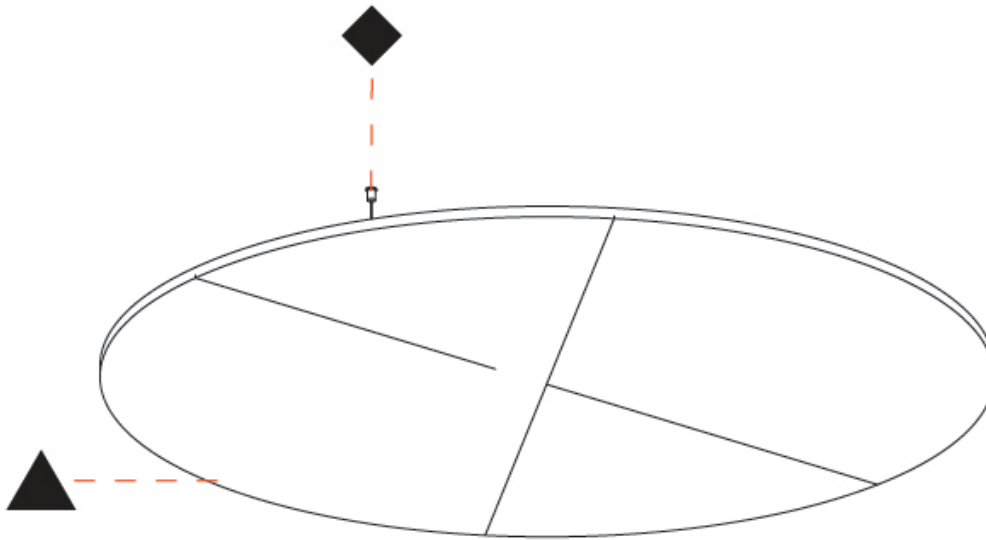

PROJECT
TYPE
SPECIFIER
QUANTITY
DATE

GLORIOUS ACOUSTIC LIGHT PANEL SUSPENSION

A300717-

PROJECT

TYPE

SPECIFIER

QUANTITY

DATE