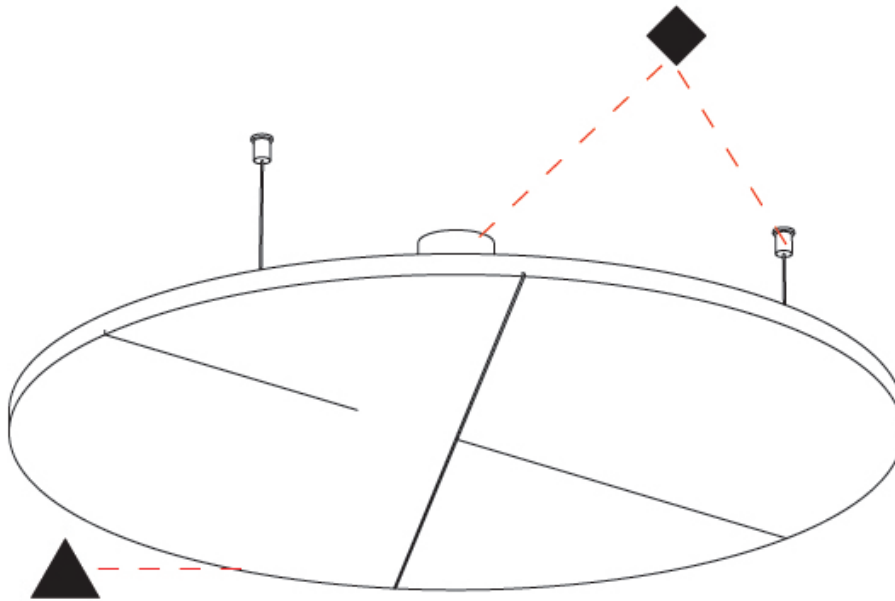

Ø946mm 37 1/4"

GLORIOUS ACOUSTIC LIGHT PANEL SUSPENSION

A300714-

PROJECT

TYPE

SPECIFIER

QUANTITY

DATE