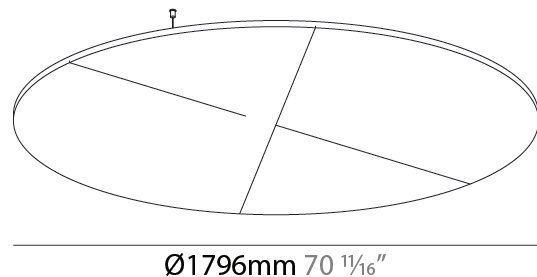

GENERAL

Series: Glorious Acoustic Light Panel
Brand: Prolicht
Division: Architectural
Mounting Type: Suspension
Mounting Location: Ceiling
Subcategory: Acoustic

PHYSICAL

Shape: Round
Diameter (mm): 1796
Diameter (in): 70 ¹¹/₁₆
Height (mm): 54
Height (in): 2 ¹/₈
Light Distribution: Indirect
Fixture Finish: SSR / BKV / CWI / CRY / HAB / UFT / ITA / RUA / FTG / MYG / LOD / PUS / FRO / FUP / KIA / POP / BLS / SPG / MEY / GOH / GUM / CHC / COM / ABZ / JAG / OBR / MOS / ROR

Accent Finish: ANC / ASH / BNA / BTC / BZE / CEL / EGG / EVG / FOG / FOS / FST / FUA / IRI / IRO / KHA / LIC / LIM / MER / MSN / MUS / ONX / PEA / PLU / POL / PPY / RAY / ROY / RST / STE / SWD / TAN / TAU

Fixture Material: Aluminum
Cable Details: 2 000mm / 78 3/4" or 6 000mm / 236 1/4" Transparent Cable

ELECTRICAL

Lamp Type: LED (Zhaga Standard)
Input Wattage (W): 43
Total Output Wattage (W): 39.1
Dimming: Non-Dimmable
Driver Included: Yes
Driver Location: Integrated
Driver Type: Constant Current - Universal
Driver Class: Class 2
Input Voltage (V): 120 - 277

LED

Max. Delivered Lumen (lm): 2156 / 3188 / 3284 / 3379
Nominal Lumen (lm): 3849 / 3888 / 4005 / 4121
CRI: >90 CRI
Lamp Life (hrs): 50000

OPTICAL

RATINGS AND CERTIFICATIONS

Certified By: CSA Certified to UL and CSA Standards
IP rating: IP20

PROJECT
TYPE
SPECIFIER
QUANTITY
DATE